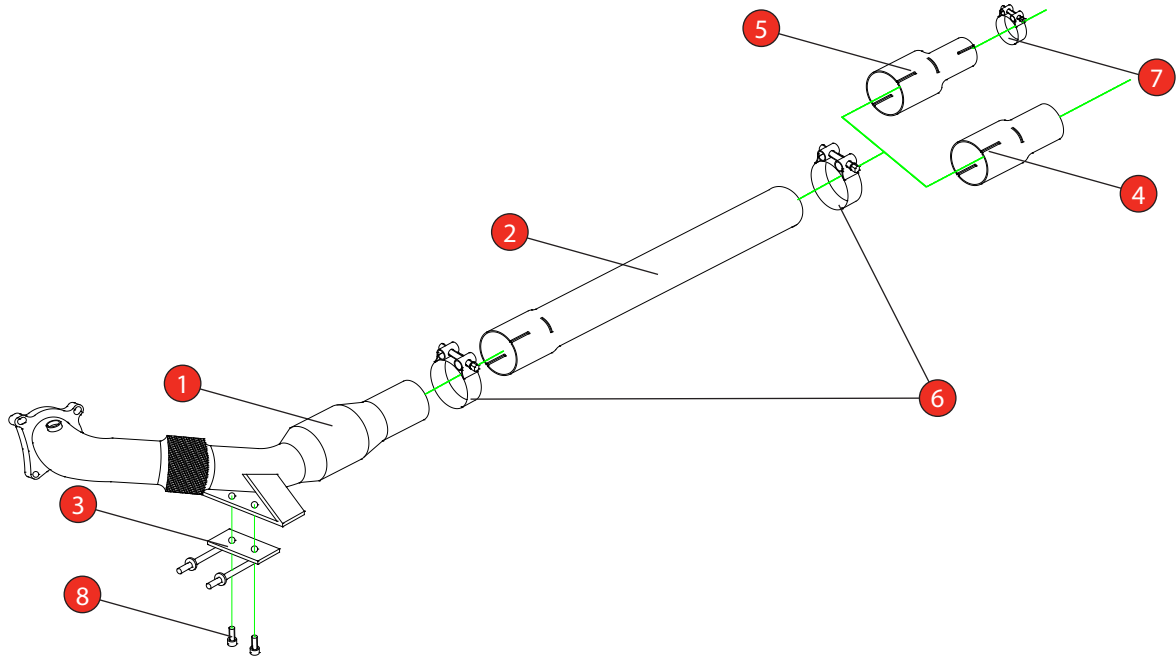

Car	Audi S3 (8P)	Part No.	SAUX074
Year	2006-2012	Fit Kits	262FK
Notes	Where not supplied use original fittings	Features	Pipe Diameter:- 76mm / 3"

Estimated Fitting Time: 3 Hours

NO.	PART NO.	DESCRIPTION	QTY
1	594VW	Downpipe With A High Flow Sports Catalyst	1
2	596VW	Link Pipe	1
3	677VW	Mounting Bracket	1
Fit Kit			
4	AD87	Adaptor (USE TO FIT TO SCORPION SYSTEM)	1
5	AD88	Adaptor (USE TO FIT TO O.E SYSTEM)	1
6	Z016.10062	79mm H/D Clamp	2
7	Z016.10001	59-63mm Clamp (USE TO FIT TO O.E SYSTEM)	1
8	Z017.10808	M8 x 16mm Cap Head bolt	2

E-MARK	N/A
DATE	03/01/17
ISSUE	00
AUTHORISED	M.Ydlibi

Before removing the original system the hose attached to the valve needs to be disconnected and fastened out of sight.

NOTE: ENSURE SCORPION SYSTEM IS CLEAR OF MOVING PARTS AND ALL ORIGINAL FUNCTIONS WORK CORRECTLY.

STAY CONNECTED TO RED POWER.